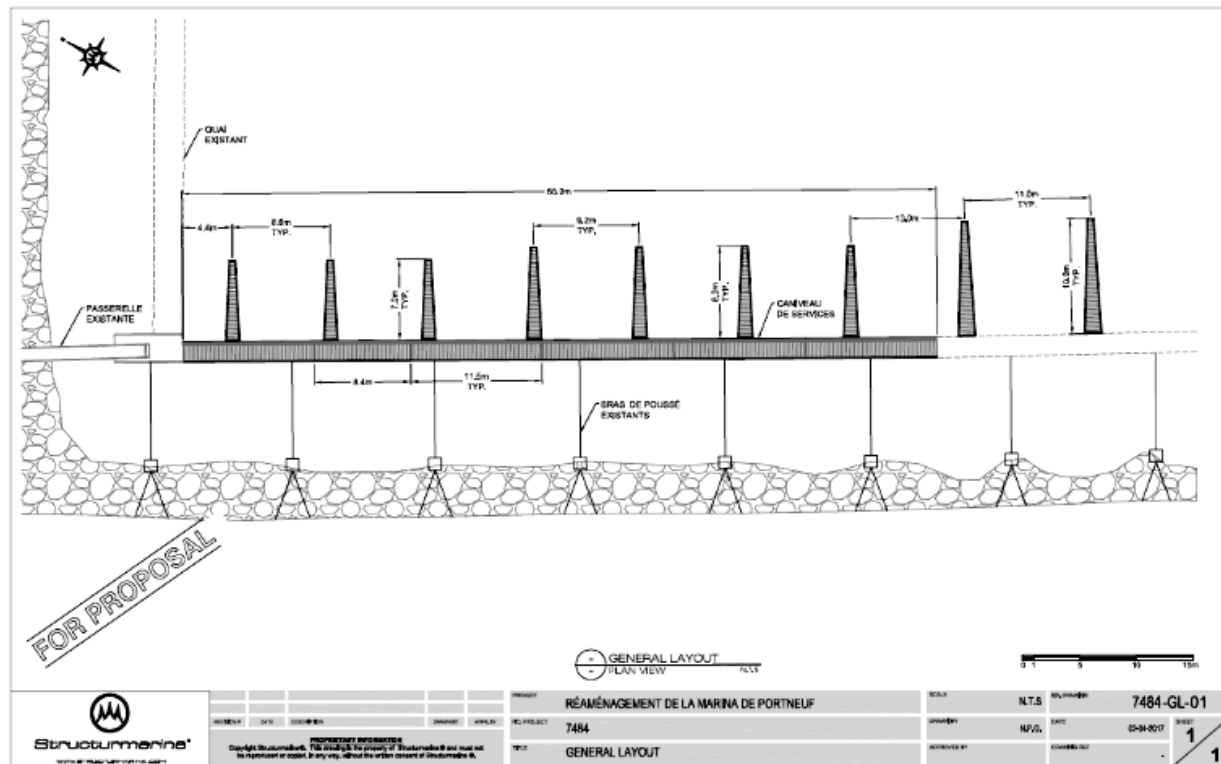

MARINA DE PORTNEUF

Portneuf, Québec

MAIN FEATURES

- 80-berth marina
- Boats from 25' to 60'
- Anchoring on chains and moorings and push arms
- Strong tidal variation and difficult ice condition
- The marina remains in place during the winter with a wintering system in the center of the basin
- Project carried out in several phases

MARINA DE PORTNEUF

Portneuf, Québec

48°49'39.98"N – 64°28'44'.16"W

Marina of Portneuf

REFERENCE

Installed in 2016

Nathalie Doucet, Commodore
 nathalie.doucet3@sympatico.ca

+1 418 932-1744